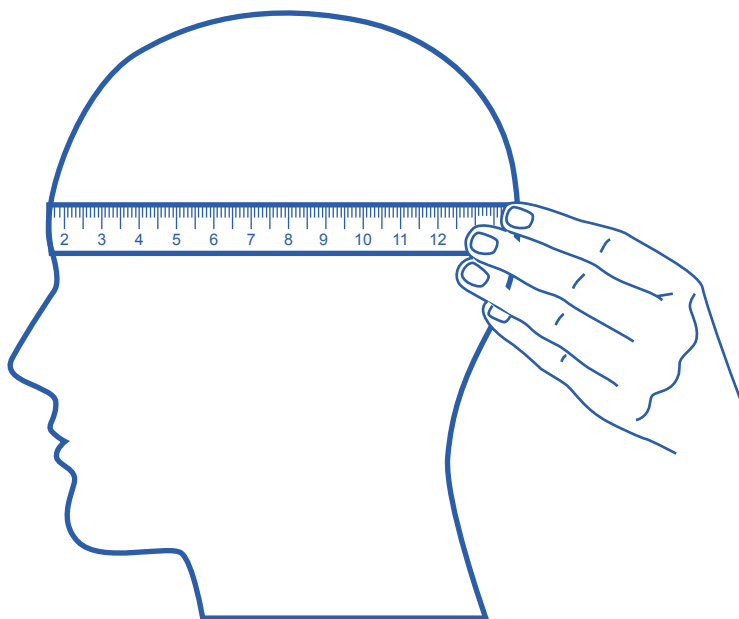

WARP MASK™

PATENTED KNITTING TECHNOLOGY BY CIFRA • MADE IN ITALY

MODEL: WARP

To measure the circumference of your head place the tape horizontally at temple's height.

SIZE	CIRCUMFERENCE (cm)
S - M	52 - 57
L - XL	58 - 64