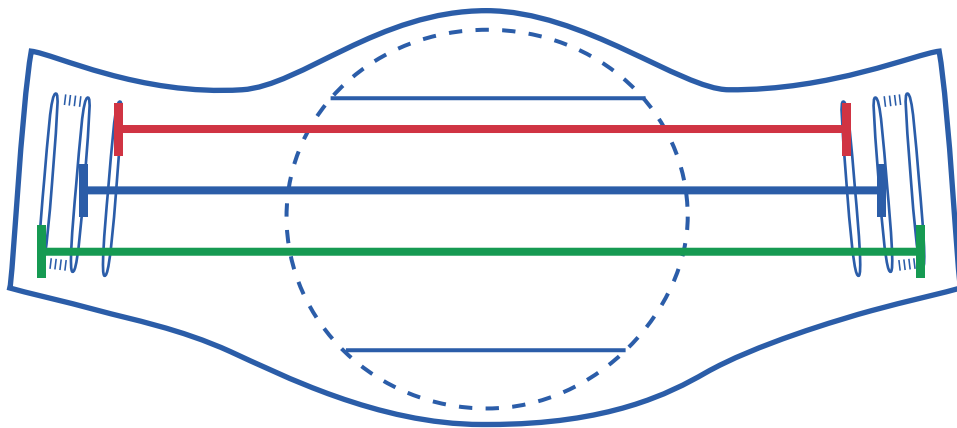

WARPMASK™

PATENTED KNITTING TECHNOLOGY BY CIFRA • MADE IN ITALY

MODEL: MASK

To measure the circumference of your head place the tape horizontally at temple's height.

ONE MASK FITS ALL SIZES	CIRCUMFERENCE (cm)
	52 - 55
	56 - 59
	60 - 64