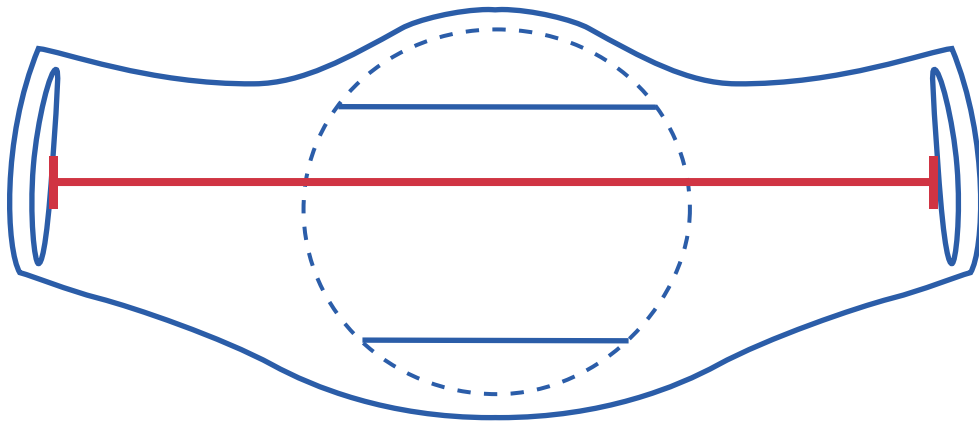

**WARP MASK™**  
PATENTED KNITTING TECHNOLOGY BY CIFRA • MADE IN ITALY

MODEL: MASK

To measure kid's head circumference  
place the tape horizontally at temple's height.

**THIS MASK  
FITS 6-8 YEARS  
CHILDREN**

**CIRCUMFERENCE (cm)**

**52 - 55**